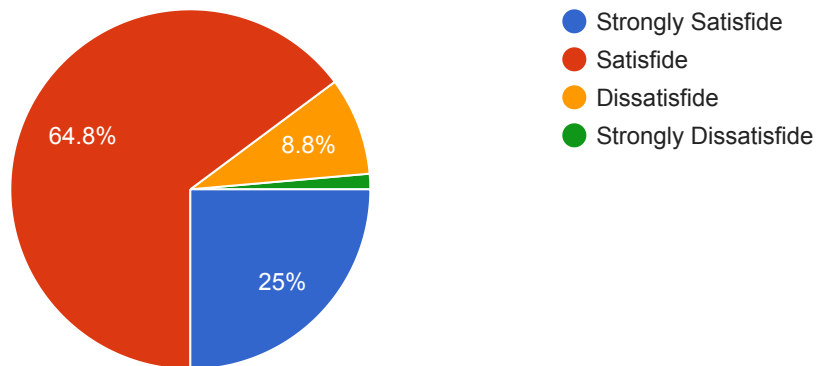

4: Whether entire syllabus is completed in time?

Copy

216 responses

5: Due to Covid 19 circumstances teaching and learning was shifted to online mode, whether you are satisfied towards efforts taken by the teachers and college authority to teach you in this period ?

Copy

216 responses

6: In this year teaching and learning process carried out in the blended mode (offline and Online) , as per your view, which mode is more fruitful for you?

Copy

216 responses