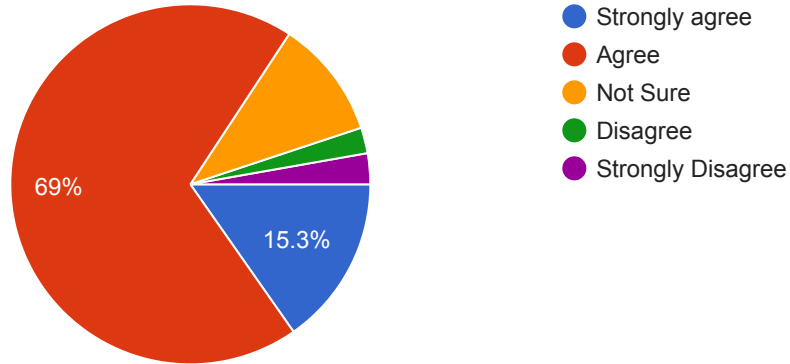

7: The curriculum is designed so as to enhance your employability

Copy

216 responses

8: The courses studied by you are relevant and the contents are revised at regular intervals

Copy

216 responses